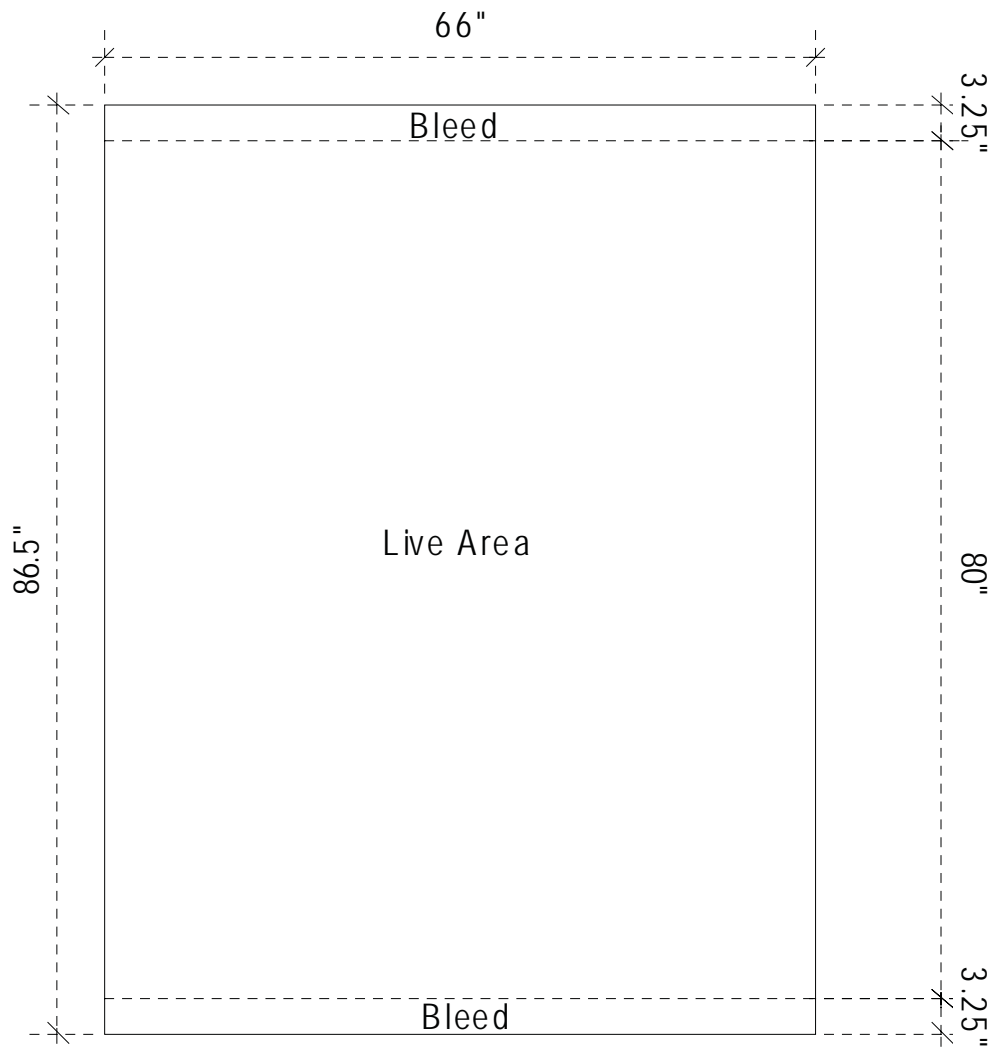

Header Graphic

Backwall Graphic Dims

*Note: Graphic Dims are approximate for Graphic Layout*